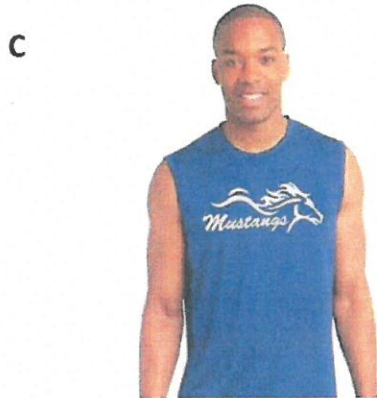

# Mustangs Student Store

Performance T  
Royal Blue or Black

V - neck performance  
Royal Blue or Black

V-neck performance  
Royal Blue or Black with  
Silver Glitter Mustangs

Sleeveless performance  
Royal Blue or Black

NEW ERRA - stretch mesh cap  
Adult sizes: S/M (6 7/8-7 1/4),  
M/L (7 1/8-7 1/2),  
L/XL (7 3/8-7 3/4)